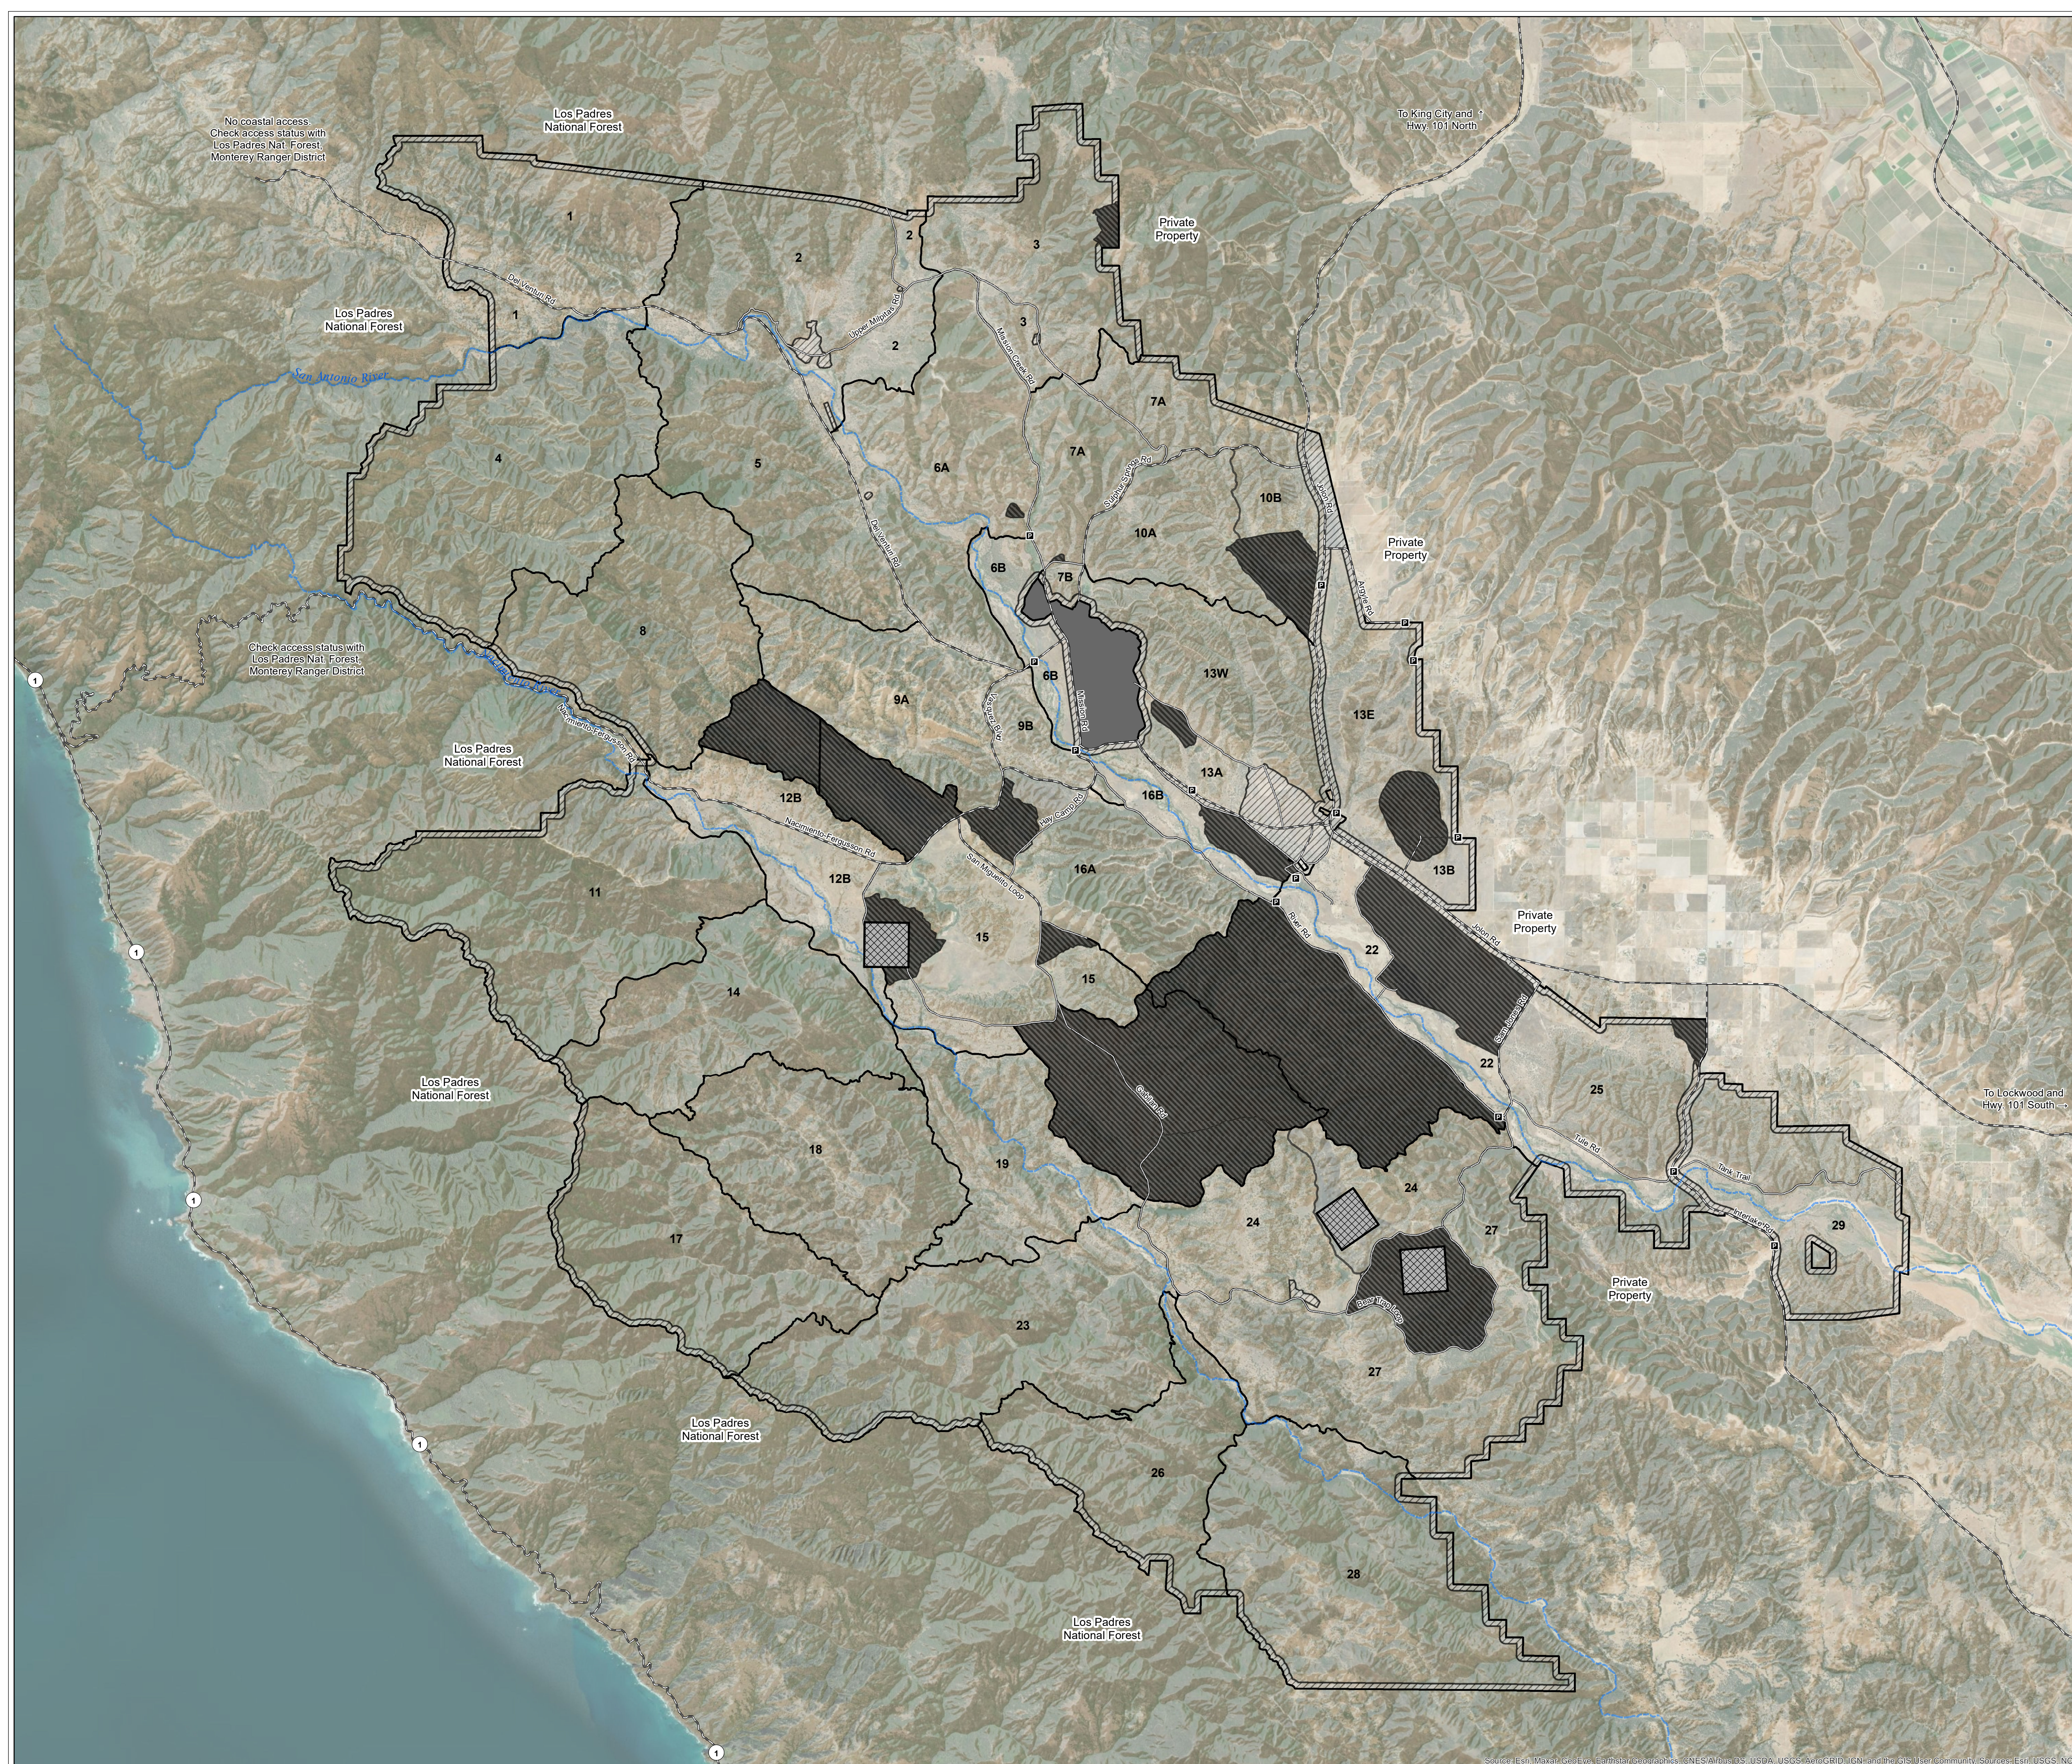

Fort Hunter Liggett Hunt Areas and Fishing Ponds

ATTENTION:

- **Unauthorized entry is a federal crime**
- **Access by permit only**
- **Access status changes daily**
- **Permitting and access status at: <https://fthunter.isportsman.net/>**

Legend

- ▣ Hunter Parking
- ▨ DU Areas; NO ENTRY
- Selected River
- Paved Road
- Selected Dirt Road
- ▭ Hunt Area Boundary
- ▩ Cantonment and Mission; NO HUNTING
- ▨ NO HUNTING
- ▨ Restricted; NO ENTRY

Prepared by:
Hunting & Fishing Program
Directorate of Public Works
Environmental Division
U.S. Army Garrison Fort Hunter Liggett,
California, 93928

Last updated: 5/20/2022

Coordinate System:
WGS 84, UTM Zone 10N

Source: Esri, Maxar, GeoEye, Earthstar, GeoGraphics, CNES/Airbus DS, USDA, USGS, AeroGRID, IGN, and the GIS User Community, Sources: Esri, USGS, NOAA