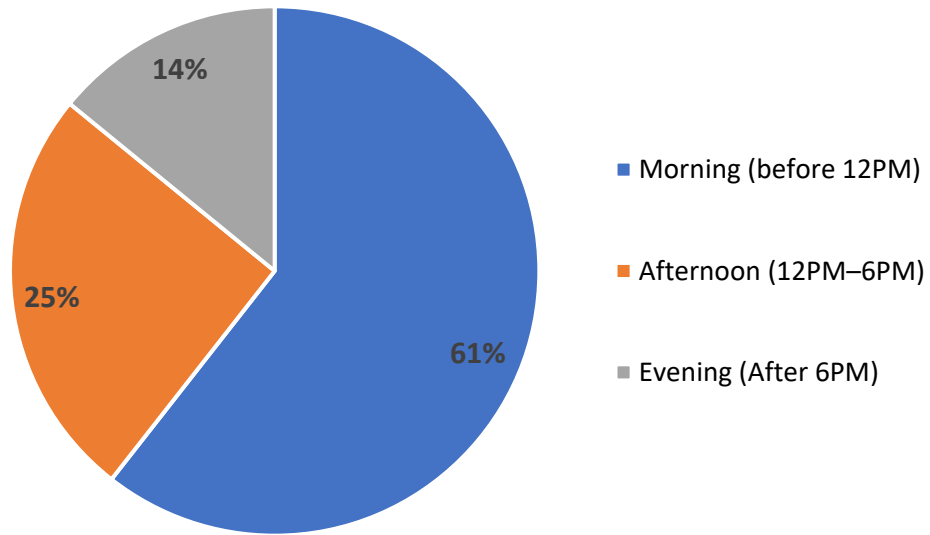

2021 – 2022

Table 2. Harvest data from 2021 - 2022.

Hunt Area	Pigs	A-Zone Archery	A-Zone General	A-33/A-24 Deer	G-8 Deer	J-10 Deer	Fall Turkey	Spring Turkey
1			9					
2	5		13	4			2	
3	1	2	2	2				
4			4		1			
5			6					3
6A	1		16	3			2	
6B	2	1		2				1
7A	2						1	
7B								
8	4		9		1			
9A								
9B			5					2
10						6		
11	5	1	7		1			2
12B								
13A								
13B								
13E	9		3					
13W	3	1	5			1		
14	3		6		3			1
15								
16A	7		9			6		2
16B				1				
17								
18			2					
19	20	1	11		7			5
23			10		1			1
25	18	1	11				1	2
26			2					
27	2		12	1		7		
28			2					1
29	22	2	4	1	1			6
TOTALS	104	9	148	14	15	20	6	26

Figure 1. Pig harvest by time of day, August 2018 - April 2022.

Figure 2. Pig harvest by weapon type, August 2018 – April 2022.

2020 – 2021

Table 3. Harvest data from 2020 – 2021.

Hunt Area	Pigs	A-Zone Archery	A-Zone General	A-33/A-24 Deer	G-8 Deer	J-10 Deer	Fall Turkey	Spring Turkey
1		1	5					
2		1	1					
3		2						
4			1					
5		2	2					
6A		2	2				2	
6B				1			1	
7A	2		4		1	2		4
7B	1						1	
8	5		2					
9A					4			
9B			5				2	
10A								
11							4	1
12B						8		
13A								
13B	1							
13E	6			1				1
13W	10		2				1	3
14	5						3	1
15								
16A	3	1	3	3	4	2	5	1
16B				3				
17						1		
18			3					
19	7		3	1		3		2
23	1					1		1
24								
25	18		4		3	1	4	
26								
27	9							8
28	2		3	1	1			
29	16		2					7
TOTALS	86	9	42	10	13	18	23	29