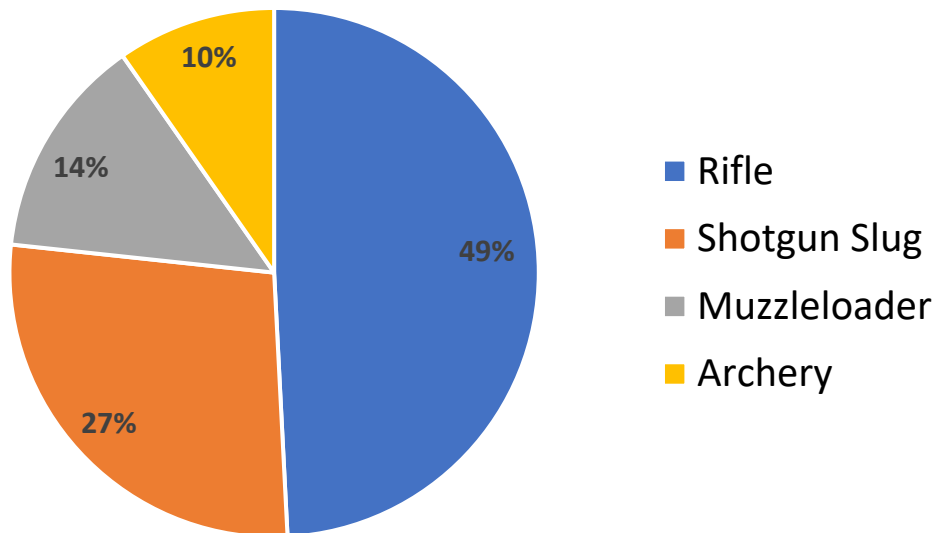

2021 – 2022

Table 2. Harvest data from 2021 - 2022.

Hunt Area	Pigs	A-Zone Archery	A-Zone General	A-33/A-24 Deer	G-8 Deer	J-10 Deer	Fall Turkey	Spring Turkey
1			9					
2	5		13	4			2	
3	1	2	2	2				
4			4		1			
5			6					3
6A	1		16	3			2	
6B	2	1		2				1
7A	2						1	
7B								
8	4		9		1			
9A								
9B			5					2
10						6		
11	5	1	7		1			2
12B								
13A								
13B								
13E	9		3					
13W	3	1	5			1		
14	3		6		3			1
15								
16A	7		9			6		2
16B				1				
17								
18			2					
19	20	1	11		7			5
23			10		1			1
25	18	1	11				1	2
26			2					
27	2		12	1		7		
28			2					1
29	22	2	4	1	1			6
TOTALS	104	9	148	14	15	20	6	26

Figure 1. Pig harvest by time of day, August 2018 - April 2022.

Figure 2. Pig harvest by weapon type, August 2018 – April 2022.

2020 – 2021

Table 3. Harvest data from 2020 – 2021.

Hunt Area	Pigs	A-Zone Archery	A-Zone General	A-33/A-24 Deer	G-8 Deer	J-10 Deer	Fall Turkey	Spring Turkey
1		1	5					
2		1	1					
3		2						
4			1					
5		2	2					
6A		2	2				2	
6B				1			1	
7A	2		4		1	2		4
7B	1						1	
8	5		2					
9A					4			
9B			5				2	
10A								
11							4	1
12B						8		
13A								
13B	1							
13E	6			1				1
13W	10		2				1	3
14	5						3	1
15								
16A	3	1	3	3	4	2	5	1
16B				3				
17						1		
18			3					
19	7		3	1		3		2
23	1					1		1
24								
25	18		4		3	1	4	
26								
27	9							8
28	2		3	1	1			
29	16		2					7
TOTALS	86	9	42	10	13	18	23	29